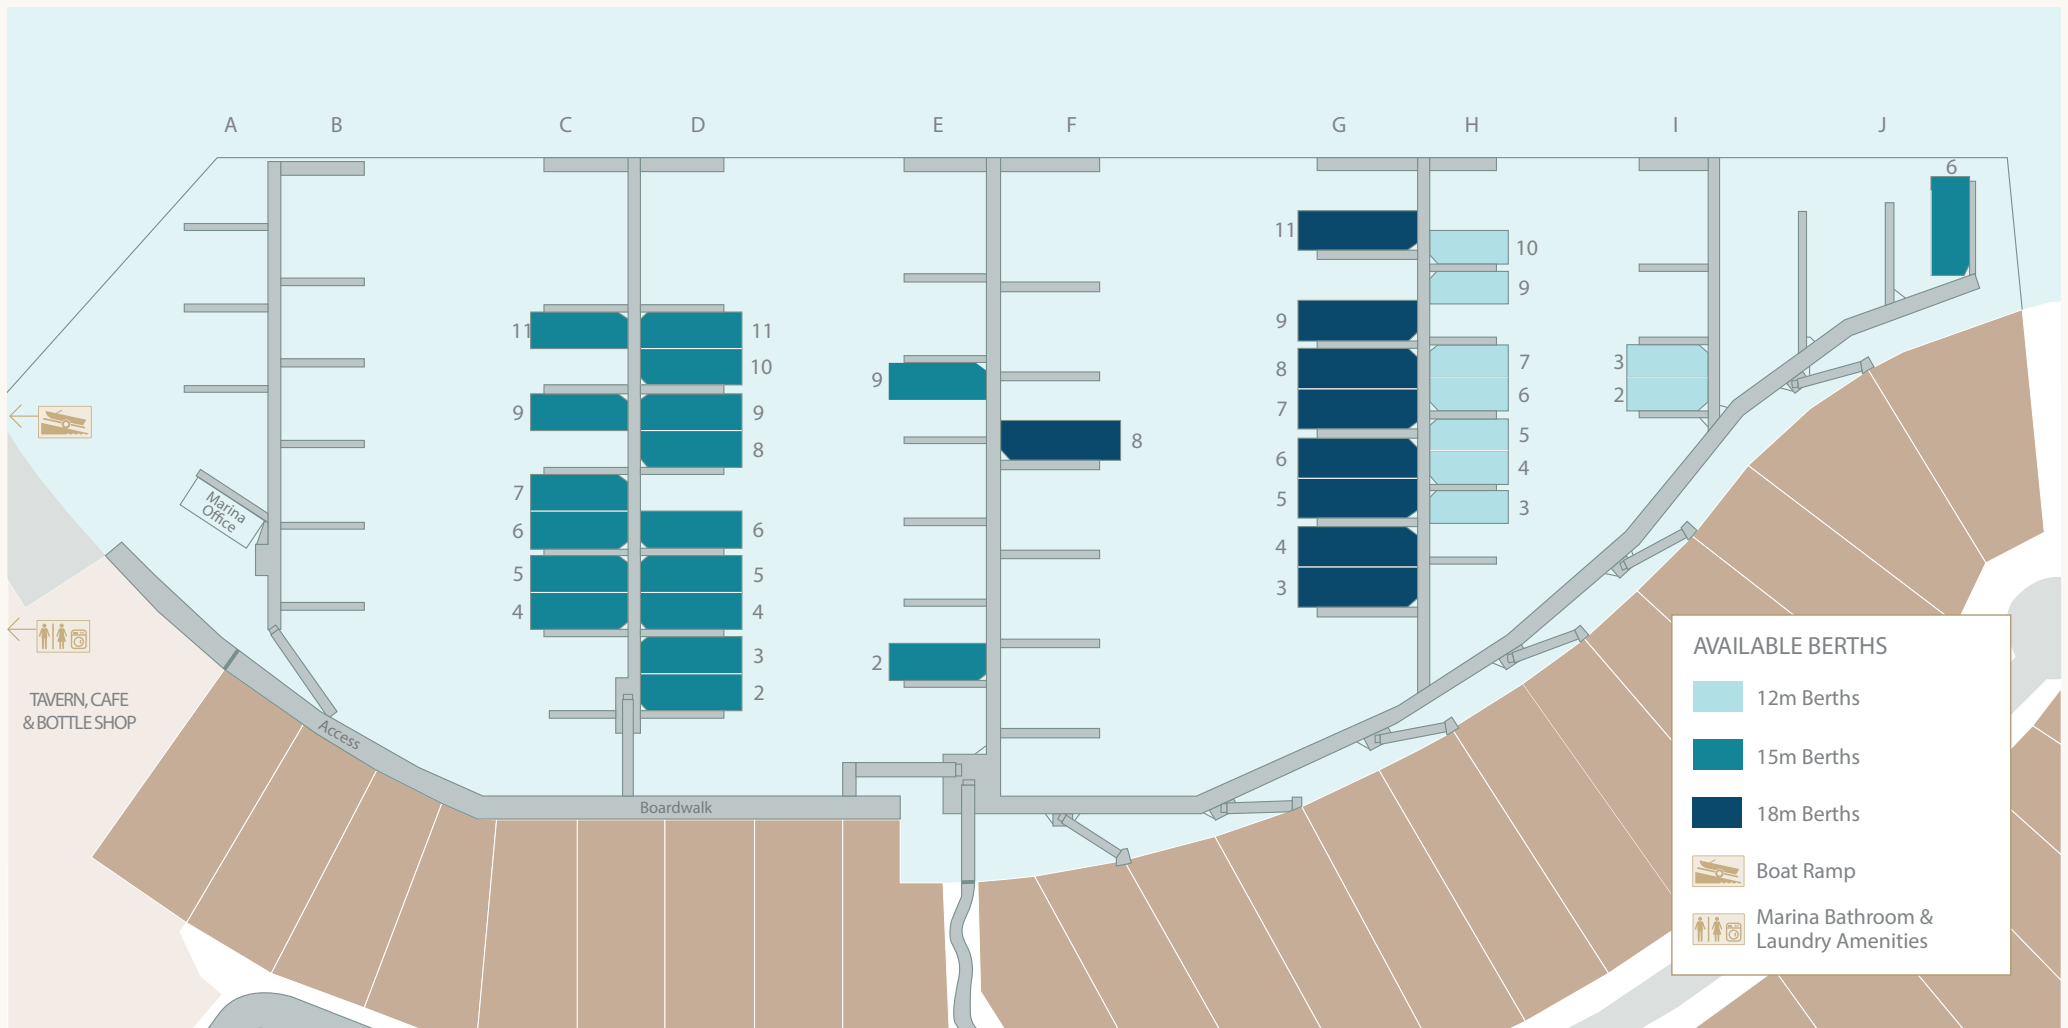

BLUEWATER MARINA

12m, 15m and 18m monohull berths are available for purchase on a 40-year lease. Please contact our sales team for further information.

Plan is indicative only and not to scale. Availability subject to change without notice. Please contact Derek Mahony for availability.